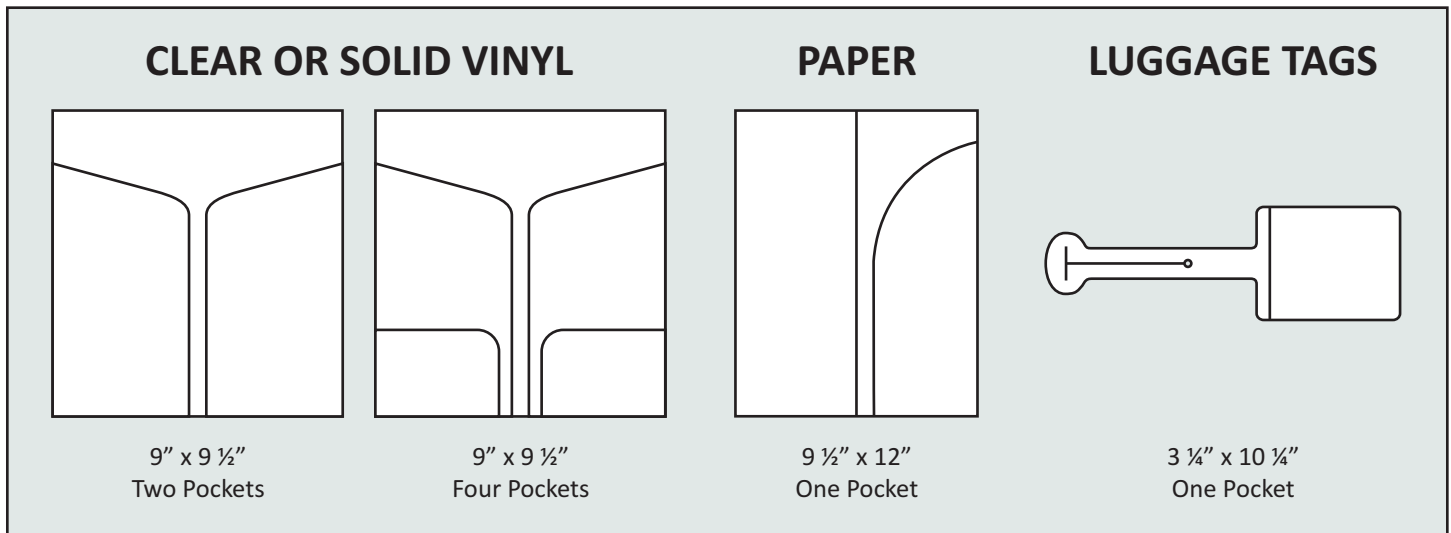

TRAVEL WALLETS & LUGGAGE TAGS

PRINT & PROMO PRODUCT SOLUTIONS FOR TRAVEL AGENTS & TOUR OPERATORS

PUT YOUR COMPANY NAME AND MESSAGE IN THE HANDS OF YOUR CLIENTS WHILE PROVIDING A CONVENIENT PLACE TO CARRY IMPORTANT TRAVEL DOCUMENTS. CHOOSE FROM PAPER OR VINYL AND A WIDE VARIETY OF COLOURS.

DO YOU NEED ARTWORK? LET US DESIGN IT FOR YOU! NEED OTHER PROMOTIONAL PRODUCTS? VISIT OUR WEBSITE AND BROWSE OUR CATALOGUES ON-LINE.

PLEASE CONTACT US TODAY FOR FREE SAMPLES OR TO PLACE YOUR ORDER NOW

VINYL TRAVEL WALLETS	500	1000	1500	2500	5000	10000	20000
CLEAR VINYL WITH TWO POCKETS	$0.90	$0.80	$0.77	$0.75	$0.70	$0.67	$0.65
CLEAR VINYL WITH FOUR POCKETS	$0.95	$0.85	$0.80	$0.77	$0.75	$0.70	$0.65
SOLID VINYL WITH TWO POCKETS (SOLID OR CLEAR)	$1.10	$1.00	$0.97	$0.90	$0.85	$0.80	$0.77
SOLID VINYL WITH FOUR POCKETS (SOLID OR CLEAR)	$1.15	$1.05	$1.00	$0.95	$0.90	$0.85	$0.80
ADD FOR EACH COLOUR PRINTED (IF APPLICABLE):	$0.40	$0.25	$0.20	$0.15	$0.10	$0.09	$0.08

PAPER TRAVEL WALLETS	1000	2000	3000	4000	5000	6000	7000	8000	9000	10000
PRINTED IN FULL COLOUR ON LIGHT-WEIGHT STOCK	$1.25	$0.65	$0.55	$0.45	$0.40	$0.35	$0.32	$0.30	$0.27	$0.25
PRINTED IN FULL COLOUR ON HEAVY-WEIGHT STOCK	$1.30	$0.70	$0.60	$0.50	$0.45	$0.40	$0.37	$0.35	$0.32	$0.30

VINYL LUGGAGE TAGS	500	1000	1500	2500	5000	10000	20000
PRINTED 1 COLOUR	$1.08	$0.85	$0.73	$0.68	$0.48	$0.44	$0.43
PRINTED 2 COLOURS	$1.20	$0.96	$0.84	$0.78	$0.58	$0.55	$0.54

$60.00 SET UP CHARGE, APPLICABLE TAXES & FREIGHT EXTRA. UNIT PRICES ARE IN CANADIAN FUNDS. PRICES SUBJECT TO CHANGE WITHOUT NOTICE.

westholme graphics

4360 Agar Drive, Richmond, British Columbia, V7B 1A3 CANADA

T 604.270.0120

F 604.270.0162

www.westholme.com