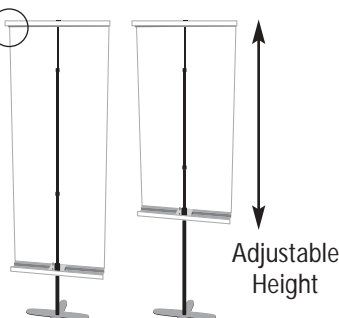

elevator banner

- Multi use banner
- Height adjusts from 36" to 96"
- 2 widths – 24" and 36"
- Less than 10lbs.
- 1 and 2-sided available
- Optional halogen spotlight
- Light weight travel bag available

GRAPHIC DIMENSIONS UP TO...

96"	24" (W) x 96" (H)
96"	36" (W) x 96" (H)

ELEVATOR BANNER COMES WITH...

Travel base plate	2 – 24/36" Velcro fabric bars
Sahara 14oz Banner Print	2-way adjustable heights (Telescopic Tube)

Travel Bag*

Velcro Attachment

Adjustable Height

Optional 50 Watt Halogen Lamp

* Travel bag shown for single sided application only.